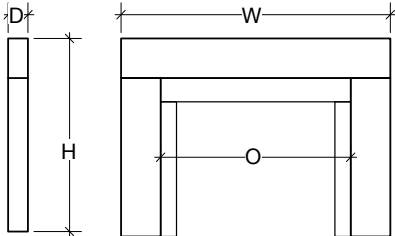

Our concrete is available in six integral (cast-in) colours:

**LINNEA 6**

H = up to 68" / 1727  
 W = up to 136" / 3454  
 O (opening) =  
 up to 116" / 2946  
 D = 5" / 127  
 Wt = up to 800 lbs / 365 kg

**LINNEA 4**

H = up to 68" / 1727  
 W = 56", 62" or 68"  
 1422, 1575, 1727  
 O = up to 48" / 1219  
 D = 5" / 127  
 Wt = up to 550 lbs / 250 kg

**LINNEA 3**

H = up to 58" / 1473  
 W = 56", 62" or 68"  
 1422, 1575, 1727  
 O = up to 48" / 1219  
 D = 5" / 127  
 Wt = up to 400 lbs / 180 kg