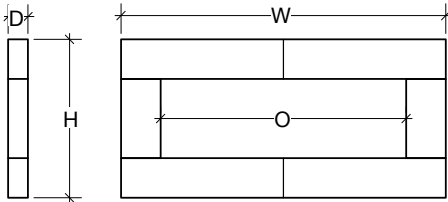

Our concrete is available in six integral (cast-in) colours:

**LINNEA 6**

H = up to 68" / 1727  
 W = up to 136" / 3454  
 O (opening) =  
 up to 116" / 2946  
 D = 5" / 127  
 Wt = up to 800 lbs / 365 kg

**LINNEA 4**

H = up to 68" / 1727  
 W = 56", 62" or 68"  
 1422, 1575, 1727  
 O = up to 48" / 1219  
 D = 5" / 127  
 Wt = up to 550 lbs / 250 kg

**LINNEA 3**

H = up to 58" / 1473  
 W = 56", 62" or 68"  
 1422, 1575, 1727  
 O = up to 48" / 1219  
 D = 5" / 127  
 Wt = up to 400 lbs / 180 kg