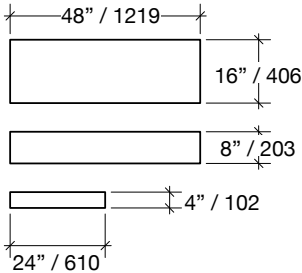

Our concrete is available in six integral (cast-in) colours:

**LINNEA 6**

H = up to 68" / 1727  
 W = up to 136" / 3454  
 O (opening) =  
 up to 116" / 2946  
 D = 5" / 127  
 Wt = up to 800 lbs / 365 kg

**LINNEA 4**

H = up to 68" / 1727  
 W = 56", 62" or 68"  
 1422, 1575, 1727  
 O = up to 48" / 1219  
 D = 5" / 127  
 Wt = up to 550 lbs / 250 kg

**LINNEA 3**

H = up to 58" / 1473  
 W = 56", 62" or 68"  
 1422, 1575, 1727  
 O = up to 48" / 1219  
 D = 5" / 127  
 Wt = up to 400 lbs / 180 kg

**CONCRETE TILES**

Thickness = 3/4" / 19  
 16x48 = 50 lbs / 23 kg  
 8x48 = 25 lbs / 11 kg  
 4x24 = 6 lbs / 3 kg  
 (sizes are nominal)

PALOFORM designs and manufactures outdoor fire pits, fireplace surrounds and wall claddings in handcast concrete, Corten and stainless steel.