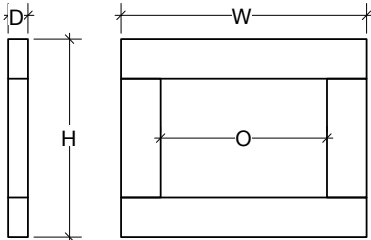

Our concrete is available in six integral (cast-in) colours:

**LINNEA 6**

H = up to 68" / 1727  
 W = up to 136" / 3454  
 O (opening) =  
 up to 116" / 2946  
 D = 5" / 127  
 Wt = up to 800 lbs / 365 kg

**LINNEA 4**

H = up to 68" / 1727  
 W = 56", 62" or 68"  
 1422, 1575, 1727  
 O = up to 48" / 1219  
 D = 5" / 127  
 Wt = up to 550 lbs / 250 kg

**LINNEA 3**

H = up to 58" / 1473  
 W = 56", 62" or 68"  
 1422, 1575, 1727  
 O = up to 48" / 1219  
 D = 5" / 127  
 Wt = up to 400 lbs / 180 kg